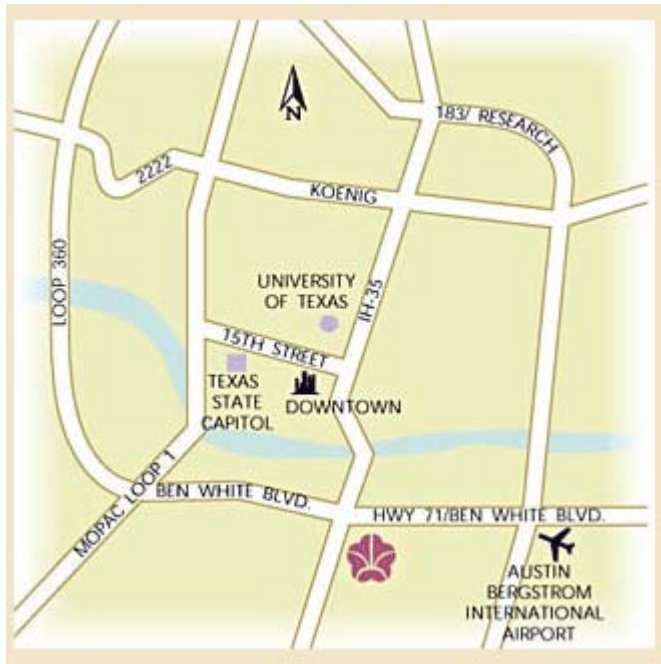

Omni Austin Hotel at Southpark

4140 Governor's Row
Austin, Texas 78744
Phone: (512) 448-2222, Fax: (512) 442-8028

DIRECTIONS FROM THE NORTH – VIA I-35 SOUTH

Traveling on I-35 South, follow past Austin center city to Exit 231 Woodward. Take the parallel frontage road to the third stop light (Ben White Blvd.) Turn left at the stop light and follow for 0.1 miles and turn right on Governor's Row. The Omni Austin Hotel at Southpark's entrance will be on the right.

DIRECTIONS FROM THE SOUTH – VIA I-35 NORTH

Traveling on I-35 North follow to exit 230 toward (290W / TX 71/ Johnson City/ Bastrop.) Take the parallel frontage road for 0.3 miles and turn right onto Director's Blvd. Continue for 0.1 of a mile, then turn left onto Governor's Row. The Omni Austin Hotel at Southpark's entrance is located on the left.

DIRECTIONS FROM THE EAST – VIA HWY 71 WEST

Traveling West on Texas route-71 proceed past Austin- Bergstrom International Airport for approximately 5.3 miles. Follow to Woodward Street intersection and turn left at the stop light. Follow for 0.2 miles and turn right onto Freidrich Lane. Continue for 0.2 miles then turn right onto Directors Blvd. Continue for 0.1 of a mile and turn right onto Governor's Row. The Omni Austin Hotel at Southpark's entrance will be on the left.