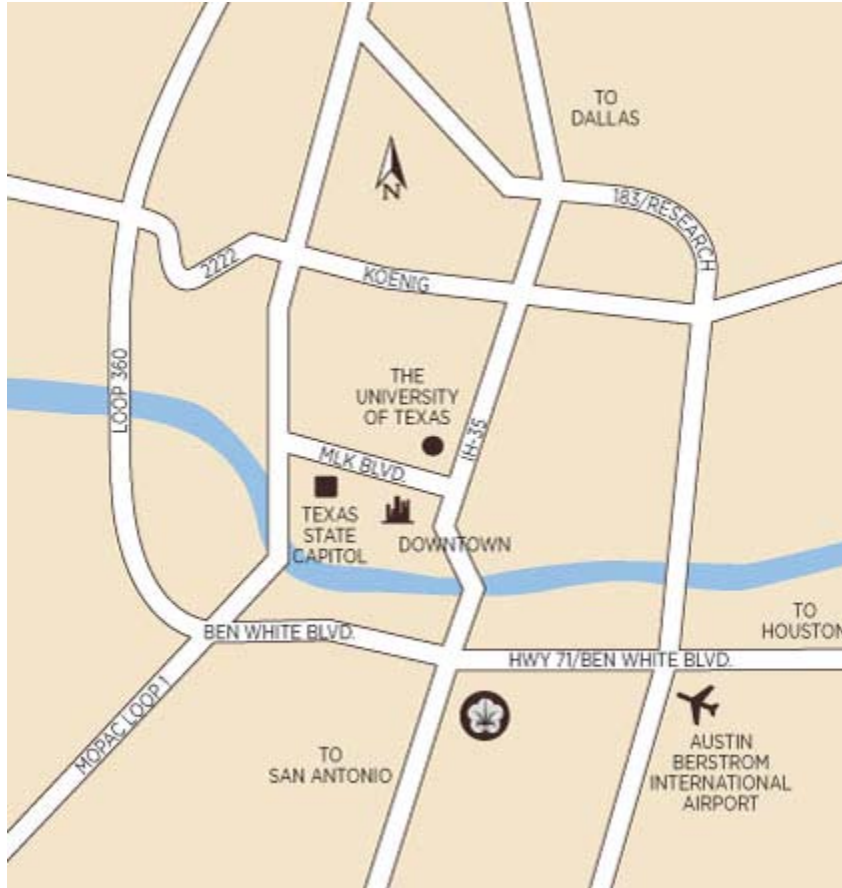

Omni Austin Hotel at Southpark

[Photos](#)   [Virtual Tour](#)

4140 Governor's Row
Austin, Texas 78744
Phone: (512) 448-2222, Fax: (512) 442-8028

Map and Directions

Driving Directions

FROM AUSTIN-BERGSTROM INTERNATIONAL AIRPORT – 8 MILES/10 MINUTES

Exit airport following Presidential Blvd. 1.8 miles to the intersection of Texas Route 71 (Ben White Blvd.). Turn left merging on to Route 71 West (Ben White Blvd. West) and continue for 5.3 miles, exit to Woodward Street and turn left at the stop light. Follow for 0.2 miles and turn right onto Freidrich Lane. Continue for 0.2 miles and turn right onto Directors Blvd. and continue for 0.1 miles. Turn right onto Governor's Row and the Omni Austin Hotel at Southpark's entrance is 0.1 mile on the left.

Other transportation options from the airport:

- **Hotel Shuttle Service:** Complimentary airport shuttle to and from Austin-Bergstrom International Airport. Shuttle service available from 7 am to 10 pm daily. For pick up, please call from the courtesy phone in the baggage claim area or call the hotel directly at 512-448-2222.
- **Super Shuttle:** Approximately $13 per way
- **Taxi Service:** Approximately $22 per way (one person)
- **Limo/Towncar Service:** Staring at $75

DIRECTIONS FROM THE NORTH – VIA I-35 SOUTH

Traveling on I-35 South, follow past Austin center city to Exit 231 Woodward. Take the parallel frontage road to the third stop light (Ben White Blvd.) Turn left at the stop light and follow for 0.1 miles and turn right on Governor's Row. The Omni Austin Hotel at Southpark's entrance will be on the right.